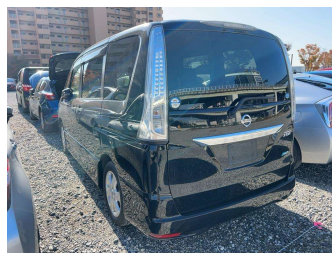

2013 Nissan SERENA Highway Star S Hybrid

Purchase Price **\$13,990**
Includes GST, Registration & Licensing

Finance may be available on this vehicle. Ask one of our friendly staff for more information.

Gain peace of mind with Mechanical Breakdown Insurance. **Ask us how.**

Top features

- » 7 Seater
- » AA Appraised
- » ABS Brakes
- » Air Conditioning
- » Alloys
- » Car Stereo
- » CD Player
- » Central Locking
- » Central Locking
- » Chain Driven
- » Cruise Control
- » Dual Air Bags
- » Fuel Injected
- » Monsoons
- » Power Mirrors
- » Power Steering
- » Power Windows
- » Rear Wiper

Body Style
5 door, Station Wagon

Odometer
84,037 km

Engine
2000 cc

Fuel Type
Hybrid

Transmission
Auto

Wheels
-

VIN
7AT0DH3FX25178359

Interior
Grey, Cloth