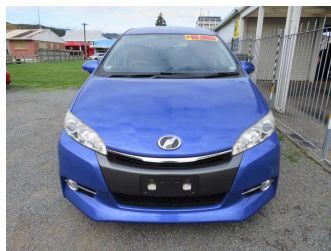

2012 Toyota Wish 1.8S

Purchase Price **\$13,990**
Includes GST, Registration & Licensing

Finance may be available on this vehicle. Ask one of our friendly staff for more information.

Gain peace of mind with Mechanical Breakdown Insurance. **Ask us how.**

- Top features**
- » 7 Seater
 - » AA Appraised
 - » ABS Brakes
 - » Air Conditioning
 - » Alloys
 - » Body Kit (Factory)
 - » Car Stereo
 - » CD Player
 - » Central Locking
 - » Central Locking
 - » Chain Driven
 - » ESC
 - » Fuel Injected
 - » Monsoons
 - » Multiple Airbags
 - » Power Mirrors
 - » Power Steering
 - » Power Windows

Body Style
5 door, Station Wagon

Odometer
79,321 km

Engine
1800 cc

Fuel Type
Petrol

Transmission
Auto

Wheels
-

VIN
7AT0H64BX24153909

Interior
Grey, Cloth

Safety

Based on 2023 VSRR rating

Reg No.

-

Ext Colour
Blue

History

-

Seats
7 seats