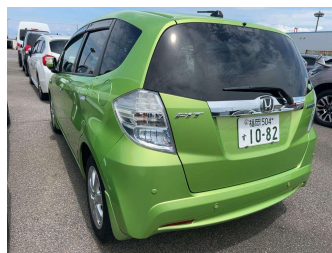

2012 Honda Fit Hybrid NAVIGATION PREMIUM

Purchase Price **\$12,990**
Includes GST, Registration & Licensing

Finance may be available on this vehicle. Ask one of our friendly staff for more information.

HEARTLAND
BANK

Body Style
5 door, Hatchback

Odometer
69,694 km

Engine
1300 cc

Fuel Type
Hybrid

Transmission
Auto

Wheels
-

VIN
-

Interior
Beige, Cloth