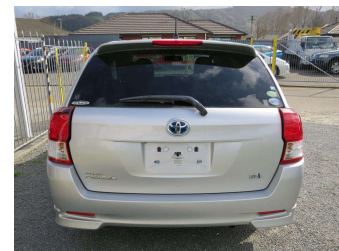

# 2013 Toyota COROLLA FIELDER HYBRID G AERO

**Purchase Price** **\$14,990**  
Includes GST, Registration & Licensing

Finance may be available on this vehicle. Ask one of our friendly staff for more information.

Body Style  
**5 door, Station Wagon**

Odometer  
**76,005 km**

Engine  
**1500 cc**

Fuel Type  
**Hybrid**

Transmission  
**Auto**

Wheels  
-

VIN  
**7AT0H607X24030732**

Interior  
**Black, Cloth**