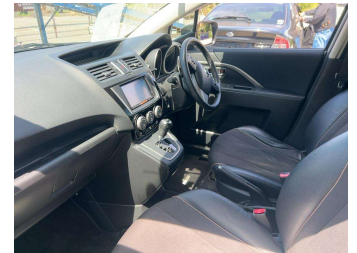

2013 Nissan Lafesta Highway Star

Purchase Price **\$11,990**
Includes GST, Registration & Licensing

Finance may be available on this vehicle. Ask one of our friendly staff for more information.

Gain peace of mind with Mechanical Breakdown Insurance. **Ask us how.**

Top features

- » AA Appraised
- » ABS Brakes
- » Air Conditioning
- » Alloys
- » Body Kit (Factory)
- » Car Stereo
- » CD Player
- » Central Locking
- » Central Locking
- » Chain Driven
- » Dual Air Bags
- » Fuel Injected
- » Monsoons
- » Power Mirrors
- » Power Steering
- » Power Windows
- » Rear spoiler
- » Rear Wiper

Body Style	5 door, Station Wagon	Reg No.	-
Odometer	89,726 km	Ext Colour	White
Engine	2000 cc	History	-
Fuel Type	Petrol	Seats	7 seats
Transmission	Auto	CO2 Emissions	★★★★★☆☆
Wheels	-	173 grams/km	
VIN	-	Energy Economy	★★★☆☆☆☆
Interior	Brown, Cloth	Annual fuel cost of \$2,900	
Safety		7.4L per 100km	
	Based on 2023 VSRR rating		Cost per year is an estimate based on petrol price of \$2.80 per litre and an average distance of 14000 km. Emissions and Energy Economy figures standardised to 3P WLTP.
		Stock ID: 15150	