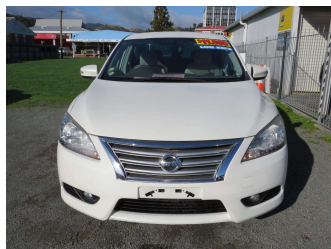

2013 Nissan BLUEBIRD SYLPHY X

Purchase Price **\$11,990**
Includes GST, Registration & Licensing

Finance may be available on this vehicle. Ask one of our friendly staff for more information.

Gain peace of mind with Mechanical Breakdown Insurance. **Ask us how.**

Top features

- » AA Appraised
- » ABS Brakes
- » Air Conditioning
- » Car Stereo
- » CD Player
- » Central Locking
- » Chain Driven
- » Dual Air Bags
- » Fuel Injected
- » Power Mirrors
- » Power Steering
- » Power Windows

Body Style
4 door, Sedan

Odometer
44,003 km

Engine
1800 cc

Fuel Type
Petrol

Transmission
Auto

Wheels
-

VIN
7AT0DH7FX24013151

Interior
Beige, Cloth

Safety

Based on 2023 VSRR rating

Reg No.
-

Ext Colour
White

History
Ex-Overseas

Seats
5 seats

CO2 Emissions
★★★★☆
169 grams/km

Energy Economy
★★★☆☆