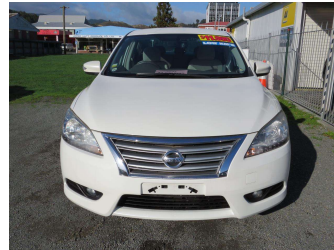

2013 Nissan BLUEBIRD SYLPHY X

Purchase Price **\$11,990**
Includes GST, Registration & Licensing

Finance may be available on this vehicle. Ask one of our friendly staff for more information.

Gain peace of mind with Mechanical Breakdown Insurance. **Ask us how.**

Top features

- » AA Appraised
- » ABS Brakes
- » Air Conditioning
- » Car Stereo
- » CD Player
- » Central Locking
- » Chain Driven
- » Dual Air Bags
- » Fuel Injected
- » Power Mirrors
- » Power Steering
- » Power Windows

Body Style
4 door, Sedan

Odometer
43,919 km

Engine
1800 cc

Fuel Type
Petrol

Transmission
Auto

Wheels
-

VIN
-

Interior
Beige, Cloth

Safety

Based on 2023 VSRR rating

Reg No.
-

Ext Colour
White

History
-

Seats
5 seats

CO2 Emissions
169 grams/km
★★★★☆

Energy Economy
★★★★☆☆
Annual fuel cost of \$2,820
7.2L per 100km