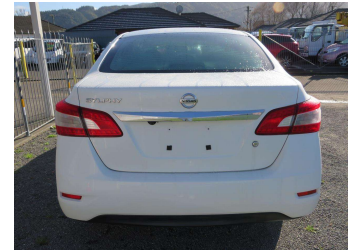

2013 Nissan BLUEBIRD SYLPHY X

Purchase Price **\$11,990**
Includes GST, Registration & Licensing

Finance may be available on this vehicle. Ask one of our friendly staff for more information.

Gain peace of mind with Mechanical Breakdown Insurance. **Ask us how.**

Top features

- » AA Appraised
- » ABS Brakes
- » Air Conditioning
- » Car Stereo
- » CD Player
- » Central Locking
- » Chain Driven
- » Dual Air Bags
- » Fuel Injected
- » Power Mirrors
- » Power Steering
- » Power Windows

Body Style
4 door, Sedan

Odometer
43,919 km

Engine
1800 cc

Fuel Type
Petrol

Transmission
Auto

Wheels
-

VIN
-

Interior
Beige, Cloth

Safety

Based on 2023 VSRR rating

Reg No.
-

Ext Colour
White

History
-

Seats
5 seats

CO2 Emissions
169 grams/km
★★★★☆

Energy Economy
★★★★☆☆
Annual fuel cost of \$2,820
7.2L per 100km