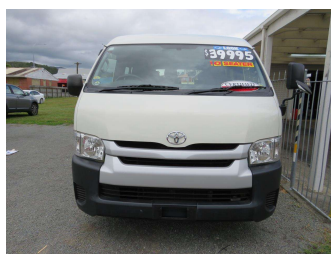

# 2014 Toyota HIACE 10 Seater

**Purchase Price** **\$32,990**  
Includes GST, Registration & Licensing

Finance may be available on this vehicle. Ask one of our friendly staff for more information.

Gain peace of mind with Mechanical Breakdown Insurance. **Ask us how.**

Body Style  
**5 door, Van**

Odometer  
**56,069 km**

Engine  
**2700 cc**

Fuel Type  
**Petrol**

Transmission  
**Auto**

Wheels  
-

VIN  
**7AT0H60FX23037758**

Interior  
**Grey, Cloth**