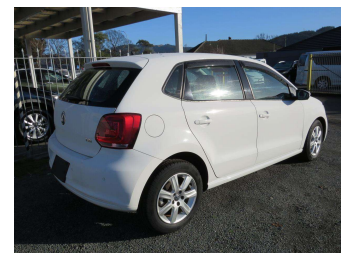

# 2013 VW POLO TSi

**Purchase Price** **\$11,990**  
Includes GST, Registration & Licensing

Finance may be available on this vehicle. Ask one of our friendly staff for more information.

Gain peace of mind with Mechanical Breakdown Insurance. **Ask us how.**

Body Style	<b>5 door, Hatchback</b>	Reg No.	-
Odometer	<b>10,646 km</b>	Ext Colour	<b>White</b>
Engine	<b>1190 cc</b>	History	-
Fuel Type	<b>Petrol</b>	Seats	<b>5 seats</b>
Transmission	<b>Auto</b>	CO2 Emissions	-
Wheels	-	Energy Economy	☆☆☆☆☆☆
VIN	-	<b>Annual fuel cost not available</b>	
Interior	<b>Grey, Cloth</b>	Energy Consumption unknown.	
Safety	-		