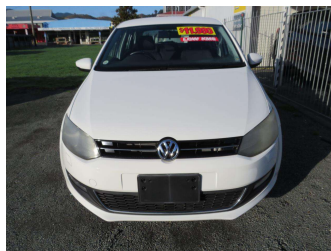

# 2013 VW POLO TSi

**Purchase Price** **\$11,990**  
Includes GST, Registration & Licensing

Finance may be available on this vehicle. Ask one of our friendly staff for more information.

Gain peace of mind with Mechanical Breakdown Insurance. **Ask us how.**

Body Style	<b>5 door, Hatchback</b>	Reg No.	-
Odometer	<b>10,646 km</b>	Ext Colour	<b>White</b>
Engine	<b>1190 cc</b>	History	-
Fuel Type	<b>Petrol</b>	Seats	<b>5 seats</b>
Transmission	<b>Auto</b>	CO2 Emissions	-
Wheels	-	Energy Economy	☆☆☆☆☆☆
VIN	-	<b>Annual fuel cost not available</b>	
Interior	<b>Grey, Cloth</b>	Energy Consumption unknown.	
Safety	-		