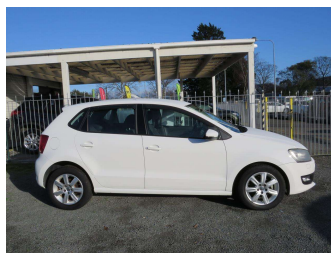

# 2013 VW POLO TSi

**Purchase Price** **\$11,990**  
Includes GST, Registration & Licensing

Finance may be available on this vehicle. Ask one of our friendly staff for more information.

Gain peace of mind with Mechanical Breakdown Insurance. **Ask us how.**

Body Style	<b>5 door, Hatchback</b>	Reg No.	-
Odometer	<b>10,646 km</b>	Ext Colour	<b>White</b>
Engine	<b>1190 cc</b>	History	-
Fuel Type	<b>Petrol</b>	Seats	<b>5 seats</b>
Transmission	<b>Auto</b>	CO2 Emissions	-
Wheels	-	Energy Economy	☆☆☆☆☆☆
VIN	-	<b>Annual fuel cost not available</b>	
Interior	<b>Grey, Cloth</b>	Energy Consumption unknown.	
Safety	-		