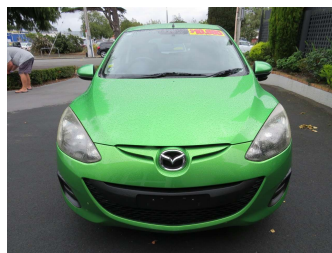

2013 Mazda DEMIO 13- SKYACTIVE

Purchase Price **\$10,990**
Includes GST, Registration & Licensing

Finance may be available on this vehicle. Ask one of our friendly staff for more information.

Gain peace of mind with Mechanical Breakdown Insurance. **Ask us how.**

Body Style
5 door, Hatchback

Odometer
82,159 km

Engine
1300 cc

Fuel Type
Petrol

Transmission
Auto

Wheels
-

VIN
7AT0C12HX24146206

Interior
Black, Cloth