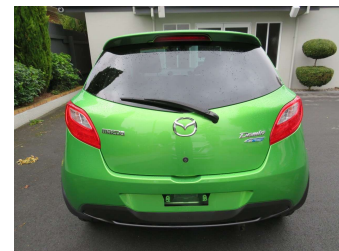

2013 Mazda DEMIO 13- SKYACTIVE

Purchase Price **\$10,990**
Includes GST, Registration & Licensing

Finance may be available on this vehicle. Ask one of our friendly staff for more information.

Gain peace of mind with Mechanical Breakdown Insurance. **Ask us how.**

Body Style
5 door, Hatchback

Odometer
82,159 km

Engine
1300 cc

Fuel Type
Petrol

Transmission
Auto

Wheels
-

VIN
7AT0C12HX24146206

Interior
Black, Cloth