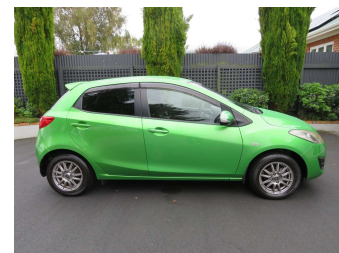

2013 Mazda DEMIO 13- SKYACTIVE

Purchase Price **\$10,990**
Includes GST, Registration & Licensing

Finance may be available on this vehicle. Ask one of our friendly staff for more information.

Gain peace of mind with Mechanical Breakdown Insurance. **Ask us how.**

Body Style
5 door, Hatchback

Odometer
82,159 km

Engine
1300 cc

Fuel Type
Petrol

Transmission
Auto

Wheels
-

VIN
7AT0C12HX24146206

Interior
Black, Cloth