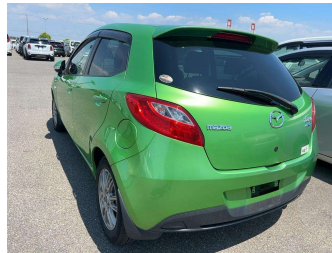

2013 Mazda DEMIO 13- SKYACTIVE

Purchase Price **\$10,990**
Includes GST, Registration & Licensing

Finance may be available on this vehicle. Ask one of our friendly staff for more information.

Gain peace of mind with Mechanical Breakdown Insurance. **Ask us how.**

Top features

- » AA Appraised
- » Air Conditioning
- » Alloys
- » Car Stereo
- » CD Player
- » Central Locking
- » Chain Driven
- » Dual Air Bags
- » Fuel Injected
- » Monsoons
- » Power Mirrors
- » Power Steering
- » Power Windows
- » Rear spoiler
- » Rear Wiper

Body Style
5 door, Hatchback

Odometer
82,125 km

Engine
1300 cc

Fuel Type
Petrol

Transmission
Auto

Wheels
-

VIN
-

Interior
Black, Cloth