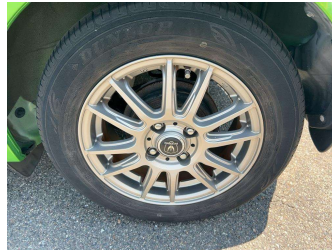

2013 Mazda DEMIO 13- SKYACTIVE

Purchase Price **\$10,990**
Includes GST, Registration & Licensing

Finance may be available on this vehicle. Ask one of our friendly staff for more information.

Gain peace of mind with Mechanical Breakdown Insurance. **Ask us how.**

Top features

- » AA Appraised
- » Air Conditioning
- » Alloys
- » Car Stereo
- » CD Player
- » Central Locking
- » Chain Driven
- » Dual Air Bags
- » Fuel Injected
- » Monsoons
- » Power Mirrors
- » Power Steering
- » Power Windows
- » Rear spoiler
- » Rear Wiper

Body Style
5 door, Hatchback

Odometer
82,125 km

Engine
1300 cc

Fuel Type
Petrol

Transmission
Auto

Wheels
-

VIN
-

Interior
Black, Cloth