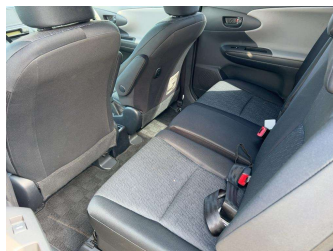

2010 Toyota Wish 1.8X HID Selection

Purchase Price **$13,990**
Includes GST, Registration & Licensing

Finance may be available on this vehicle. Ask one of our friendly staff for more information.

Gain peace of mind with Mechanical Breakdown Insurance. **Ask us how.**

Top features

- » 7 Seater
- » AA Appraised
- » ABS Brakes
- » Air Conditioning
- » Car Stereo
- » CD Player
- » Central Locking
- » Central Locking
- » Chain Driven
- » Fuel Injected
- » Monsoons
- » Multiple Airbags
- » Power Mirrors
- » Power Steering
- » Power Windows
- » Rear spoiler
- » Rear Wiper
- » Reversing Camera

Body Style	5 door, Station Wagon	Reg No.	-
Odometer	16,403 km	Ext Colour	Black
Engine	1800 cc	History	-
Fuel Type	Petrol	Seats	-
Transmission	Auto	CO2 Emissions	★★★★★☆☆
Wheels	-	167 grams/km	
VIN	-	Energy Economy	★★★☆☆☆☆
Interior	Black, Cloth	Annual fuel cost of $2,780	
Safety		7.1L per 100km	
	Based on 2023 VSRR rating	Cost per year is an estimate based on petrol price of $2.80 per litre and an average distance of 14000 km. Emissions and Energy Economy figures standardised to 3P WLTP.	
		Stock ID: 15038	

Upper Hutt Car Sales | Phone 04 528 7335 | Email uhcs@xtra.co.nz
30/32 Pine Avenue, Upper Hutt Central, Upper Hutt 5018, New Zealand
www.upperhuttcarsales.co.nz