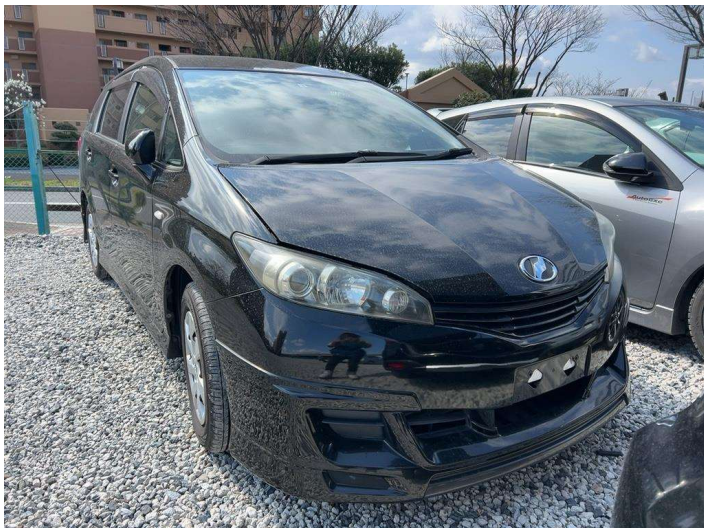

# 2010 Toyota Wish 1.8X HID Selection

**Purchase Price** **\$13,990**  
Includes GST, Registration & Licensing

Finance may be available on this vehicle. Ask one of our friendly staff for more information.

Body Style	<b>5 door, Station Wagon</b>	Reg No.	-
Odometer	<b>16,403 km</b>	Ext Colour	<b>Black</b>
Engine	<b>1800 cc</b>	History	-
Fuel Type	<b>Petrol</b>	Seats	-
Transmission	<b>Auto</b>	CO2 Emissions	★★★★★☆☆
Wheels	-	<b>167 grams/km</b>	
VIN	-	Energy Economy	★★★☆☆☆☆
Interior	<b>Black, Cloth</b>	<b>Annual fuel cost of \$2,780</b>	
Safety		<b>7.1L per 100km</b>	
	Based on 2023 VSRR rating	Cost per year is an estimate based on petrol price of \$2.80 per litre and an average distance of 14000 km. Emissions and Energy Economy figures standardised to 3P WLTP.	
		<b>Stock ID: 15038</b>	