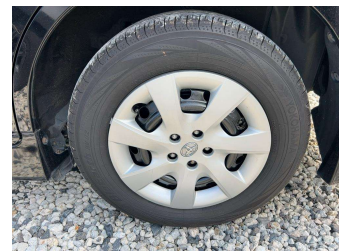

2010 Toyota Wish 1.8X HID Selection

Purchase Price **$13,990**
Includes GST, Registration & Licensing

Finance may be available on this vehicle. Ask one of our friendly staff for more information.

Gain peace of mind with Mechanical Breakdown Insurance. **Ask us how.**

Top features

- » 7 Seater
- » AA Appraised
- » ABS Brakes
- » Air Conditioning
- » Car Stereo
- » CD Player
- » Central Locking
- » Central Locking
- » Chain Driven
- » Fuel Injected
- » Monsoons
- » Multiple Airbags
- » Power Mirrors
- » Power Steering
- » Power Windows
- » Rear spoiler
- » Rear Wiper
- » Reversing Camera

Body Style	5 door, Station Wagon	Reg No.	-
Odometer	16,403 km	Ext Colour	Black
Engine	1800 cc	History	-
Fuel Type	Petrol	Seats	-
Transmission	Auto	CO2 Emissions	★★★★★☆☆
Wheels	-	167 grams/km	
VIN	-	Energy Economy	★★★☆☆☆☆
Interior	Black, Cloth	Annual fuel cost of $2,780	
Safety		7.1L per 100km	
	Based on 2023 VSRR rating	Cost per year is an estimate based on petrol price of $2.80 per litre and an average distance of 14000 km. Emissions and Energy Economy figures standardised to 3P WLTP.	
		Stock ID: 15038	

Upper Hutt Car Sales | Phone 04 528 7335 | Email uhcs@xtra.co.nz
30/32 Pine Avenue, Upper Hutt Central, Upper Hutt 5018, New Zealand
www.upperhuttcarsales.co.nz